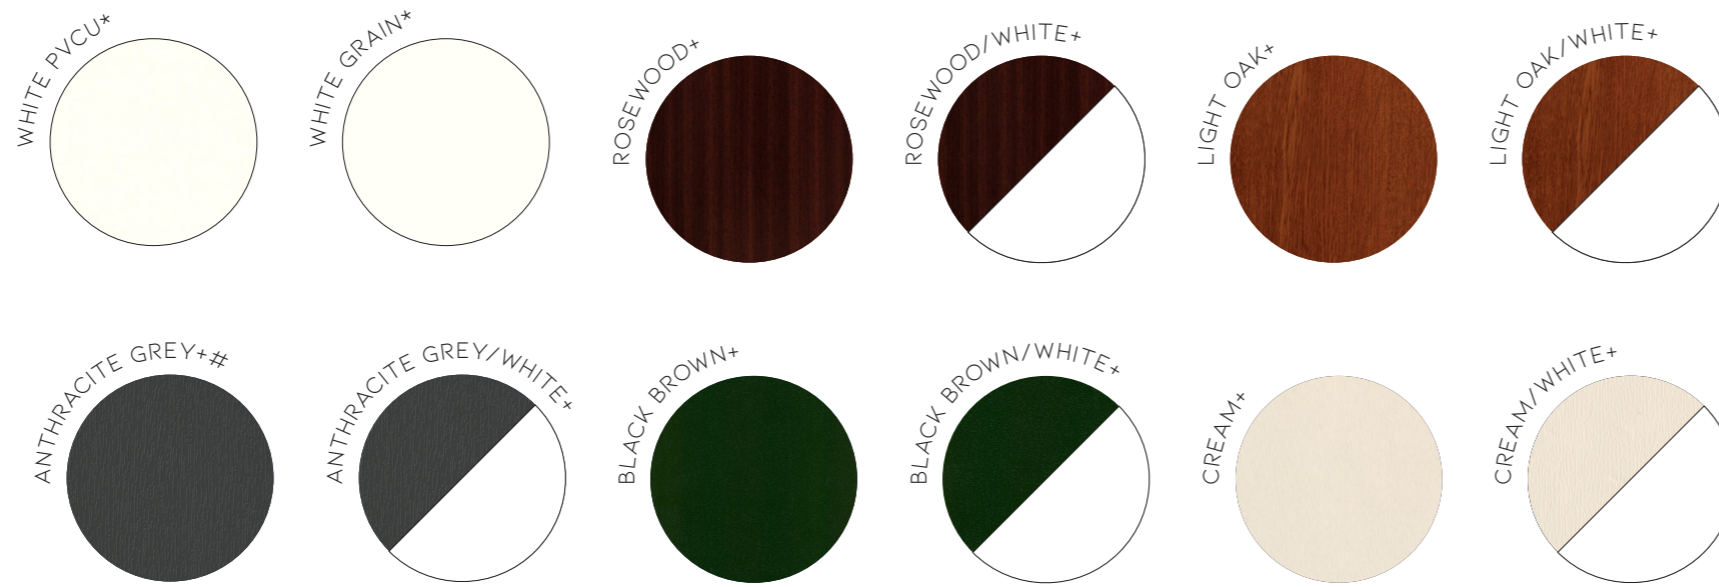

PVCU COLOUR CHART

FRAMEXPRESS.CO.UK | SALES@FRAMEXPRESS.CO.UK | 01952 581100

COLOURS SHOWN ARE FOR ILLUSTRATIVE PURPOSES ONLY & MAY DIFFER TO ACTUAL PRODUCT COLOURS. ALL INFORMATION IS GIVEN FOR GUIDANCE AND IS CORRECT AT TIME OF PRINTING. SHOULD YOU NEED FURTHER INFORMATION ON OUR COLOUR OPTIONS AND LEAD TIMES, PLEASE GET IN TOUCH.

TRENDING COLOURS
DELIVERED IN
5 DAYS

#Anthracite comes on a grey base as standard

CLUB COLOURS
DELIVERED IN
10 DAYS

#Anthracite comes on a grey base as standard

PREMIUM COLOURS
DELIVERED IN
25 DAYS

CLUB FRAMEXPRESS PVCU COLOUR OPTIONS & LEAD TIMES